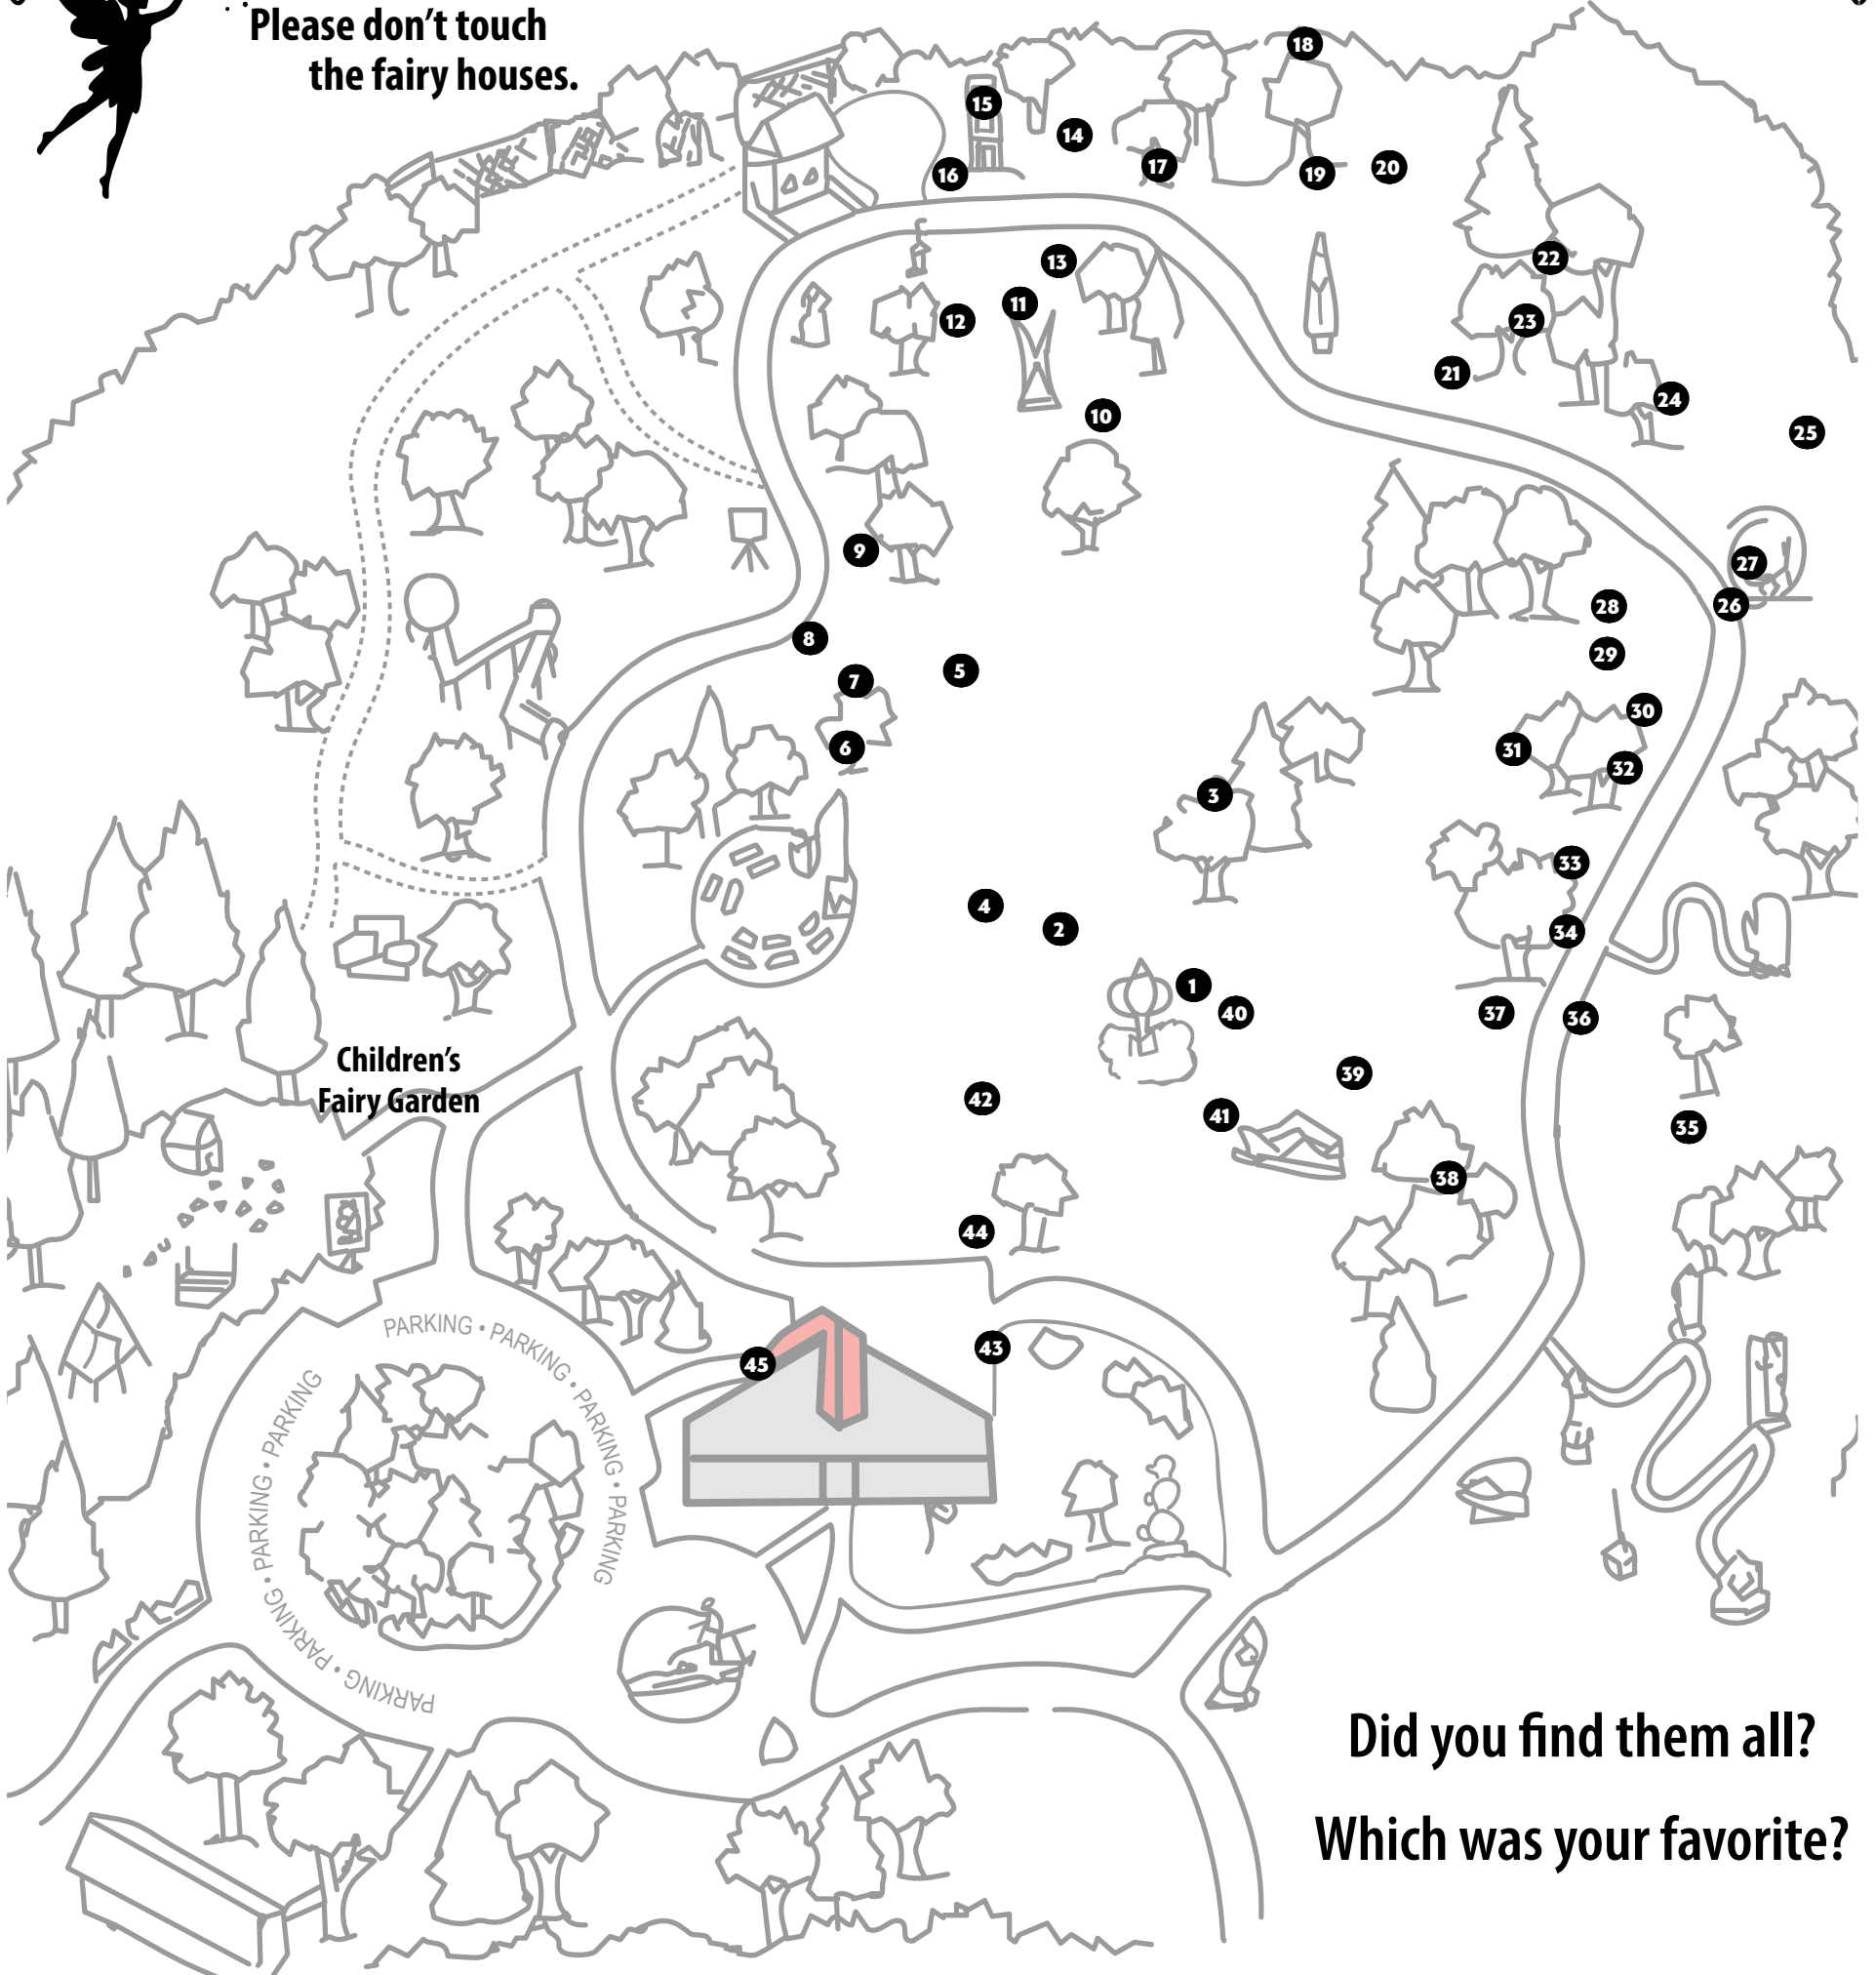

Annmarie Sculpture Garden & Arts Center

FAIRIES *in the* GARDEN

APRIL 5 - SEPTEMBER 2, 2024

Admission by donation (suggested $5/person) • Pet friendly, except during special events

No smoking or vaping

**Please don't touch
the fairy houses.**

**Did you find them all?
Which was your favorite?**

We hope you have a magical visit!

Please share your photos with us on social media by tagging @annmariearts!

Scan to download or take a picture to bring the Map with you into the Garden!